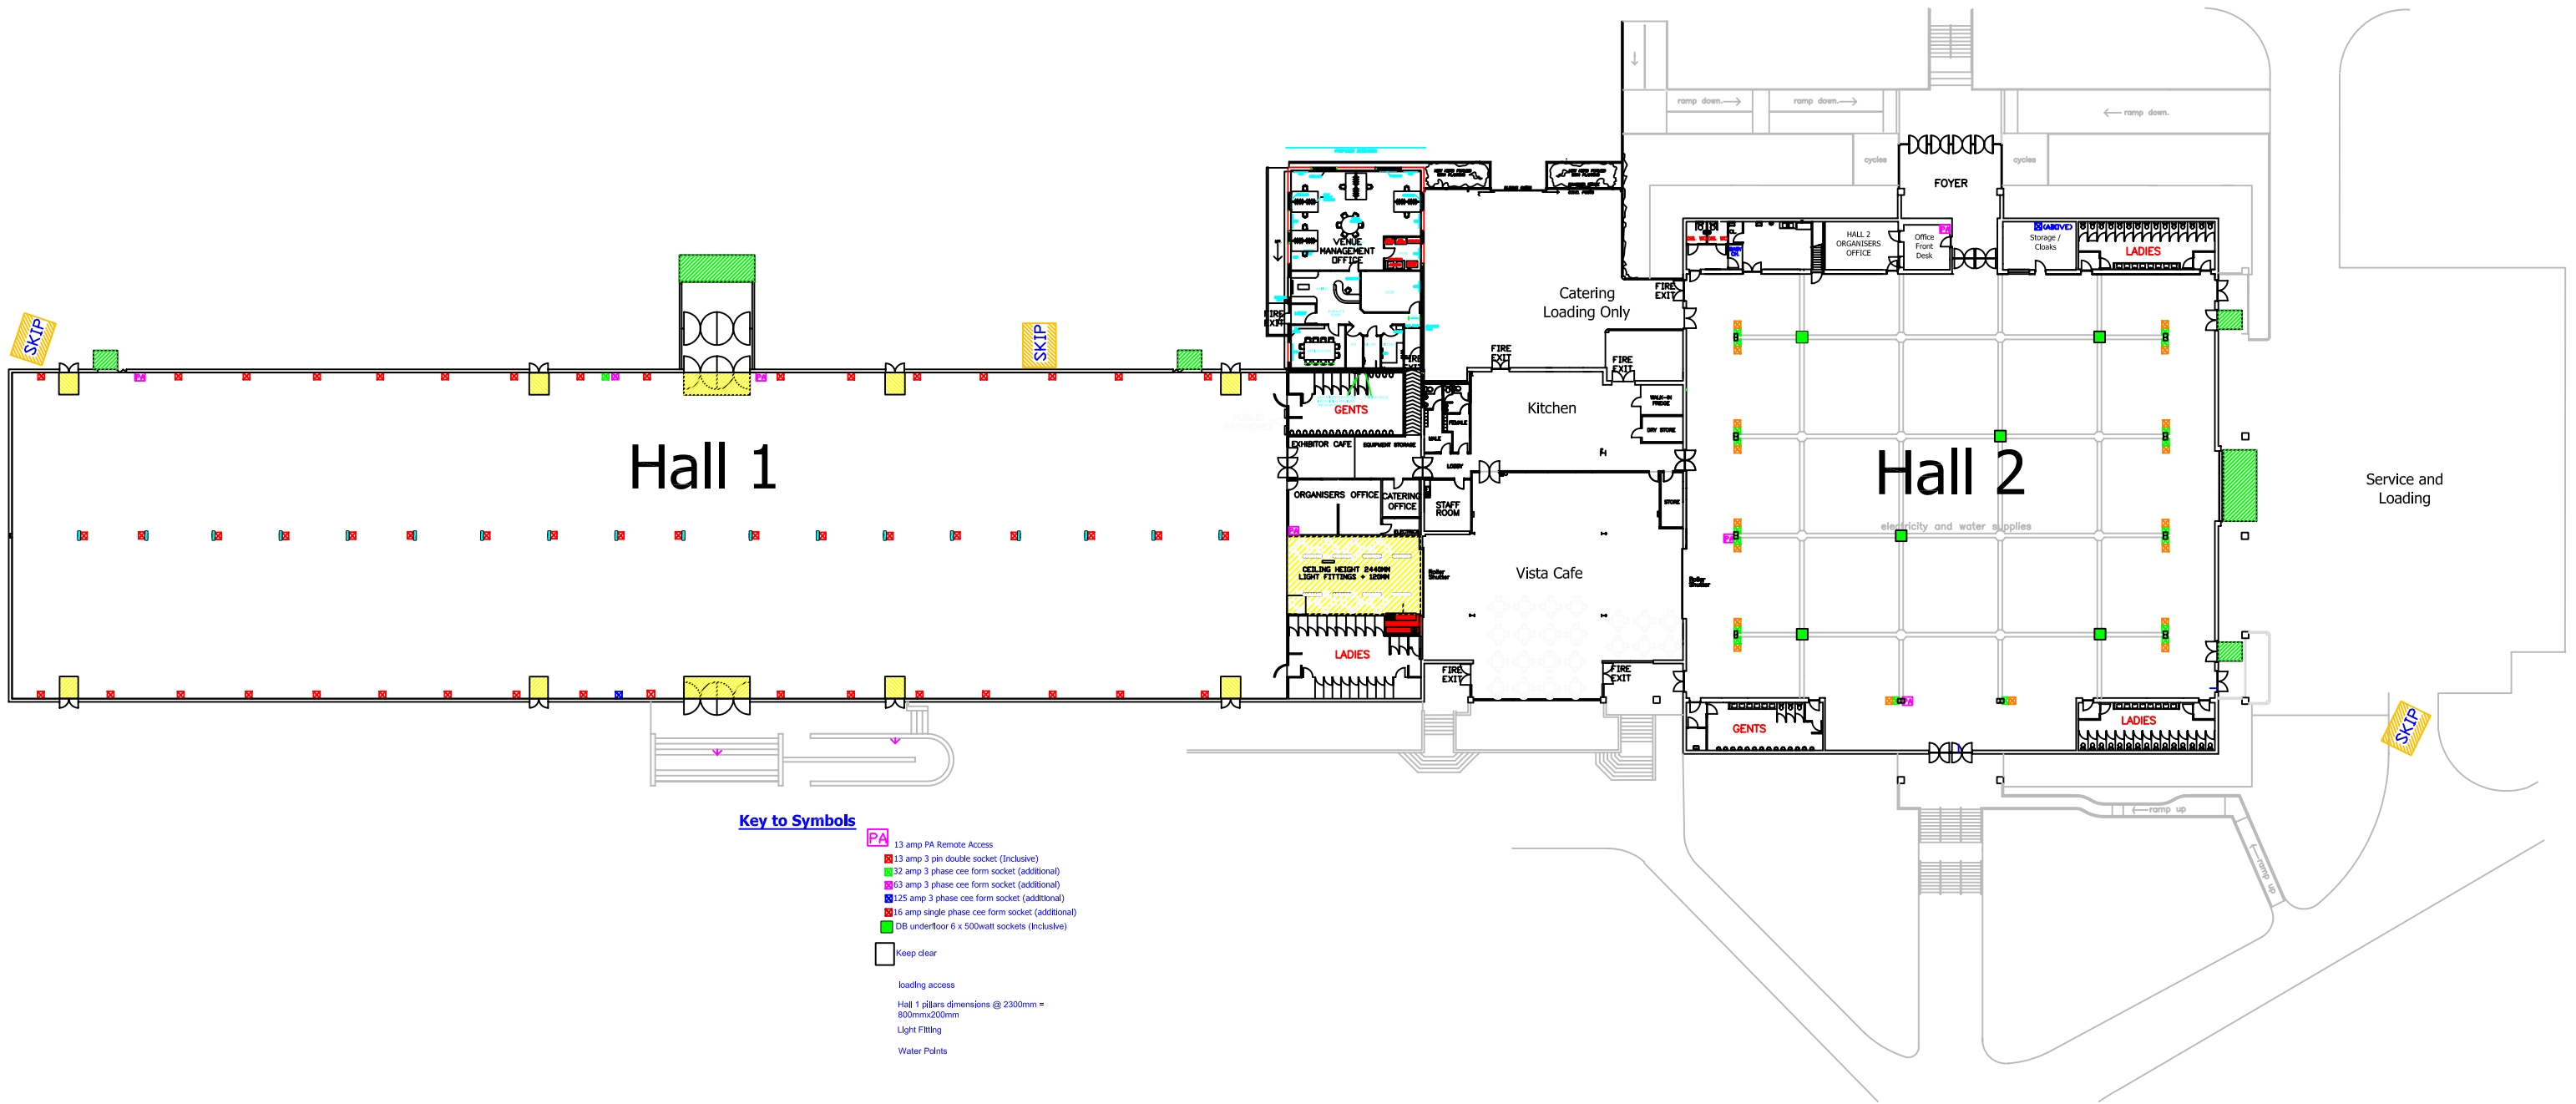

Yorkshire Event Centre Hall 1

PA REMOTE ACCESS

KEEP CLEAR

LOADING ACCESS

WATER POINTS

13 AMP 3 PIN SINGLE PHASE DOUBLE SOCKETS | HALL 1 PILLARS DIMENSIONS @ 2300mm = 80mm x 20mm
 LIGHT FITTING

32 AMP 3 PHASE CEE FORM SOCKET

63 AMP 3 PHASE CEE FORM SOCKET

125 AMP 3 PHASE CEE FORM SOCKET

Yorkshire Event Centre Hall 1 End Elevation

Yorkshire Event Centre Halls 1 and 2

- Key to Symbols**
- PA 13 amp PA Remote Access
 - 13 amp 3 pin double socket (Inclusive)
 - 32 amp 3 phase cee form socket (additional)
 - 63 amp 3 phase cee form socket (additional)
 - 125 amp 3 phase cee form socket (additional)
 - 16 amp single phase cee form socket (additional)
 - DB underfloor 6 x 500watt sockets (Inclusive)
 - Keep clear
 - loading access
 - Hall 1 pillars dimensions @ 2300mm x 800mm/200mm
 - Light Fitting
 - Water Points

Yorkshire Event Centre Hall 2