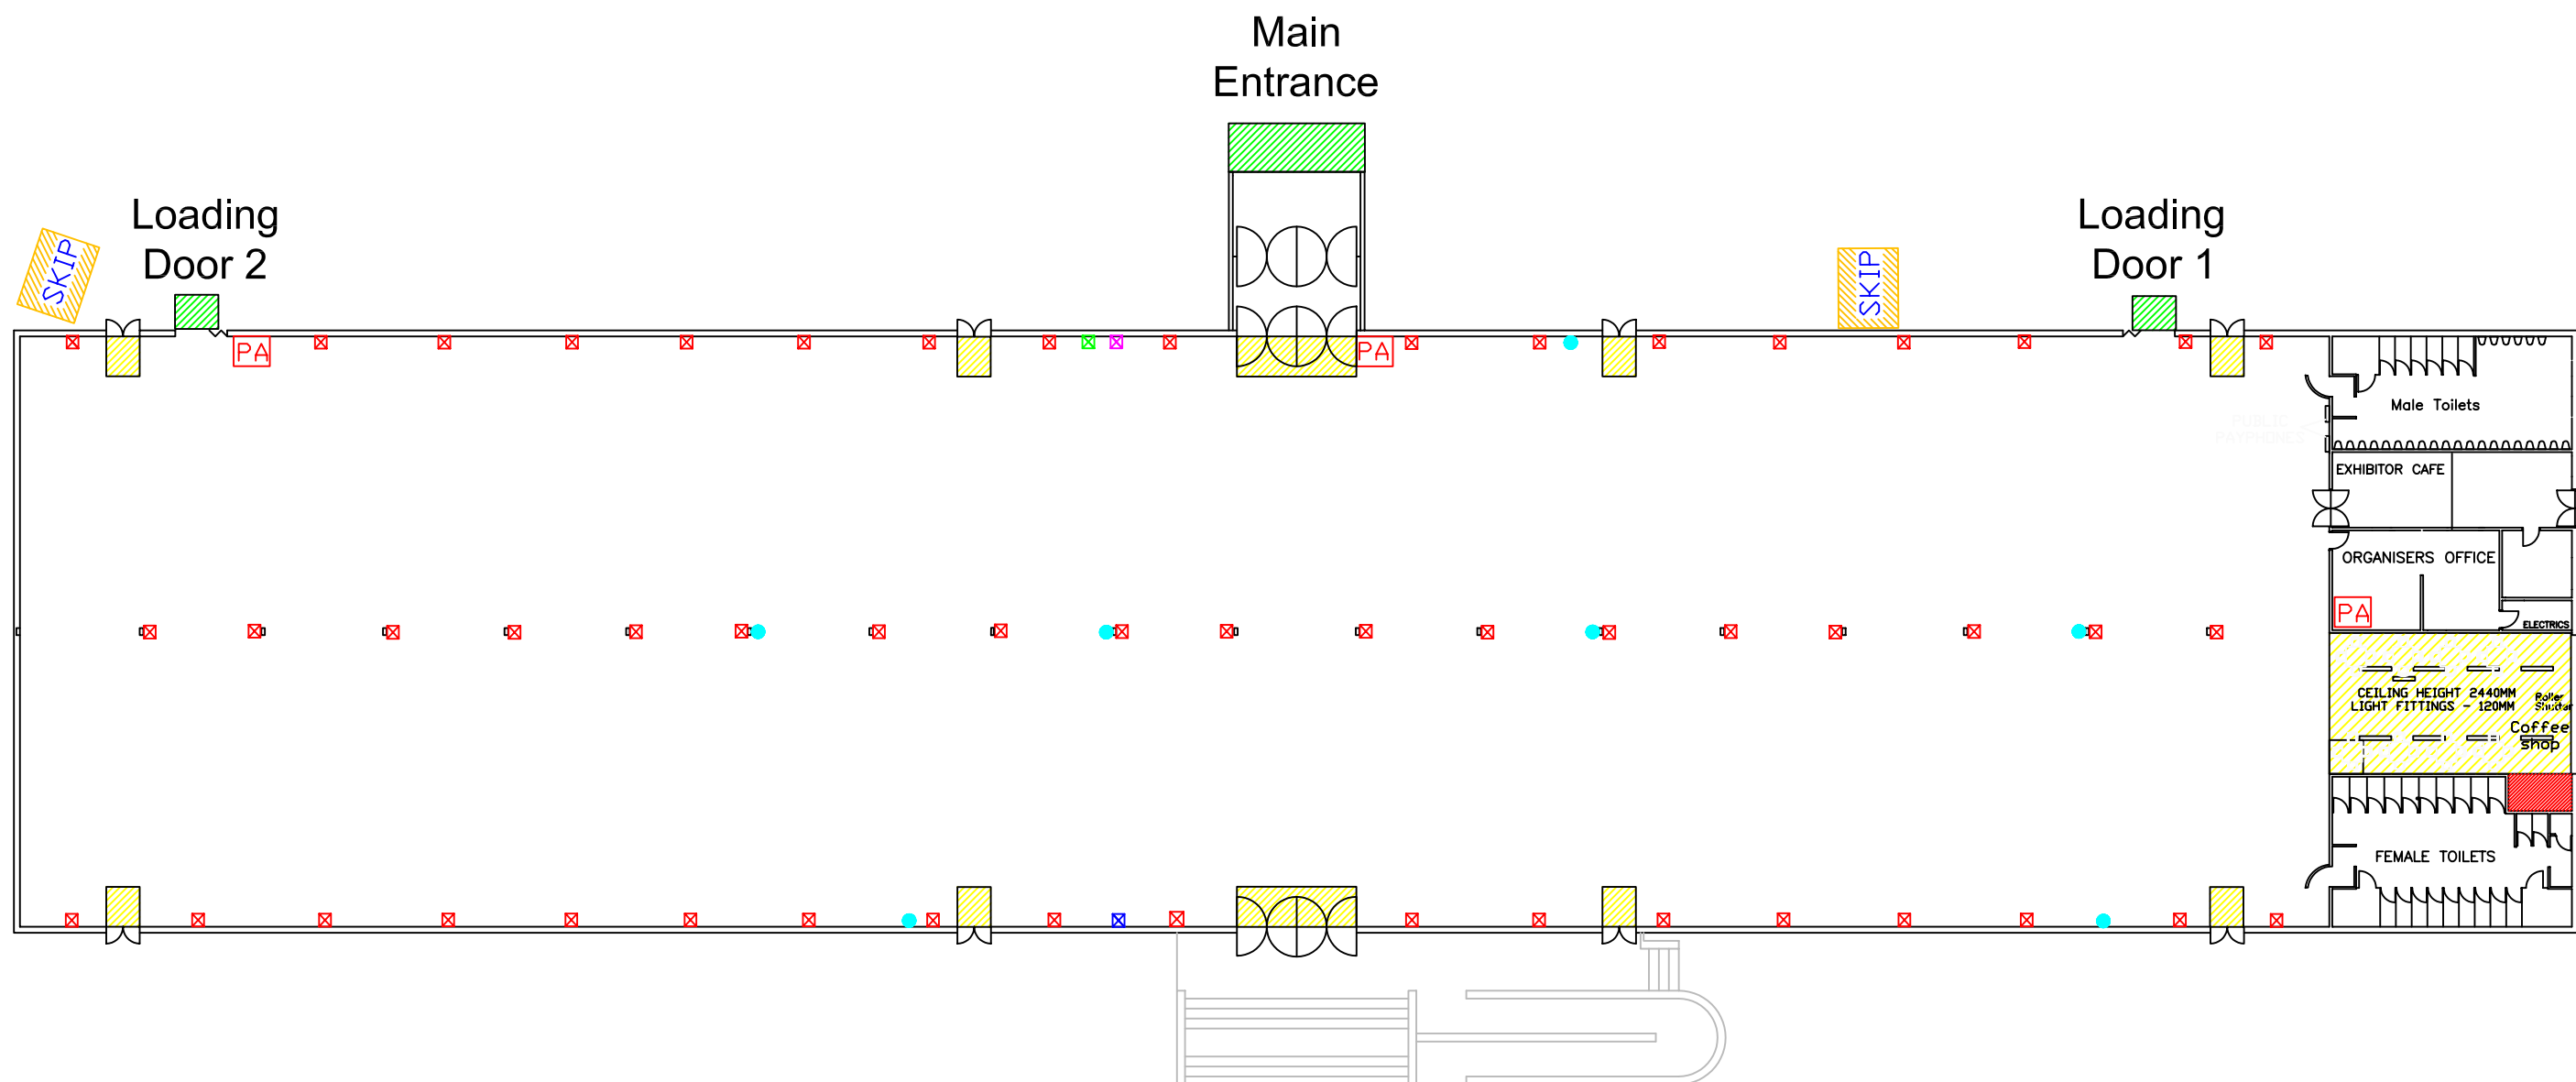

Yorkshire Event Centre Hall 1

PA REMOTE ACCESS

KEEP CLEAR

LOADING ACCESS

WATER POINTS

13 AMP 3 PIN SINGLE PHASE DOUBLE SOCKETS | HALL 1 PILLARS DIMENSIONS @ 2300mm = 80mm x 20mm
 LIGHT FITTING

32 AMP 3 PHASE CEE FORM SOCKET

63 AMP 3 PHASE CEE FORM SOCKET

125 AMP 3 PHASE CEE FORM SOCKET

Yorkshire Event Centre Hall 1 End Elevation

Yorkshire Event Centre Halls 1 and 2

- Key to Symbols**
- PA 13 amp PA Remote Access
 - 13 amp 3 pin double socket (Inclusive)
 - 32 amp 3 phase cee form socket (additional)
 - 63 amp 3 phase cee form socket (additional)
 - 125 amp 3 phase cee form socket (additional)
 - 16 amp single phase cee form socket (additional)
 - DB underfloor 6 x 500watt sockets (Inclusive)
 - Keep clear
 - loading access
 - Hall 1 pillars dimensions @ 2300mm x 800mm/200mm
 - Light Fitting
 - Water Points

Yorkshire Event Centre Hall 2