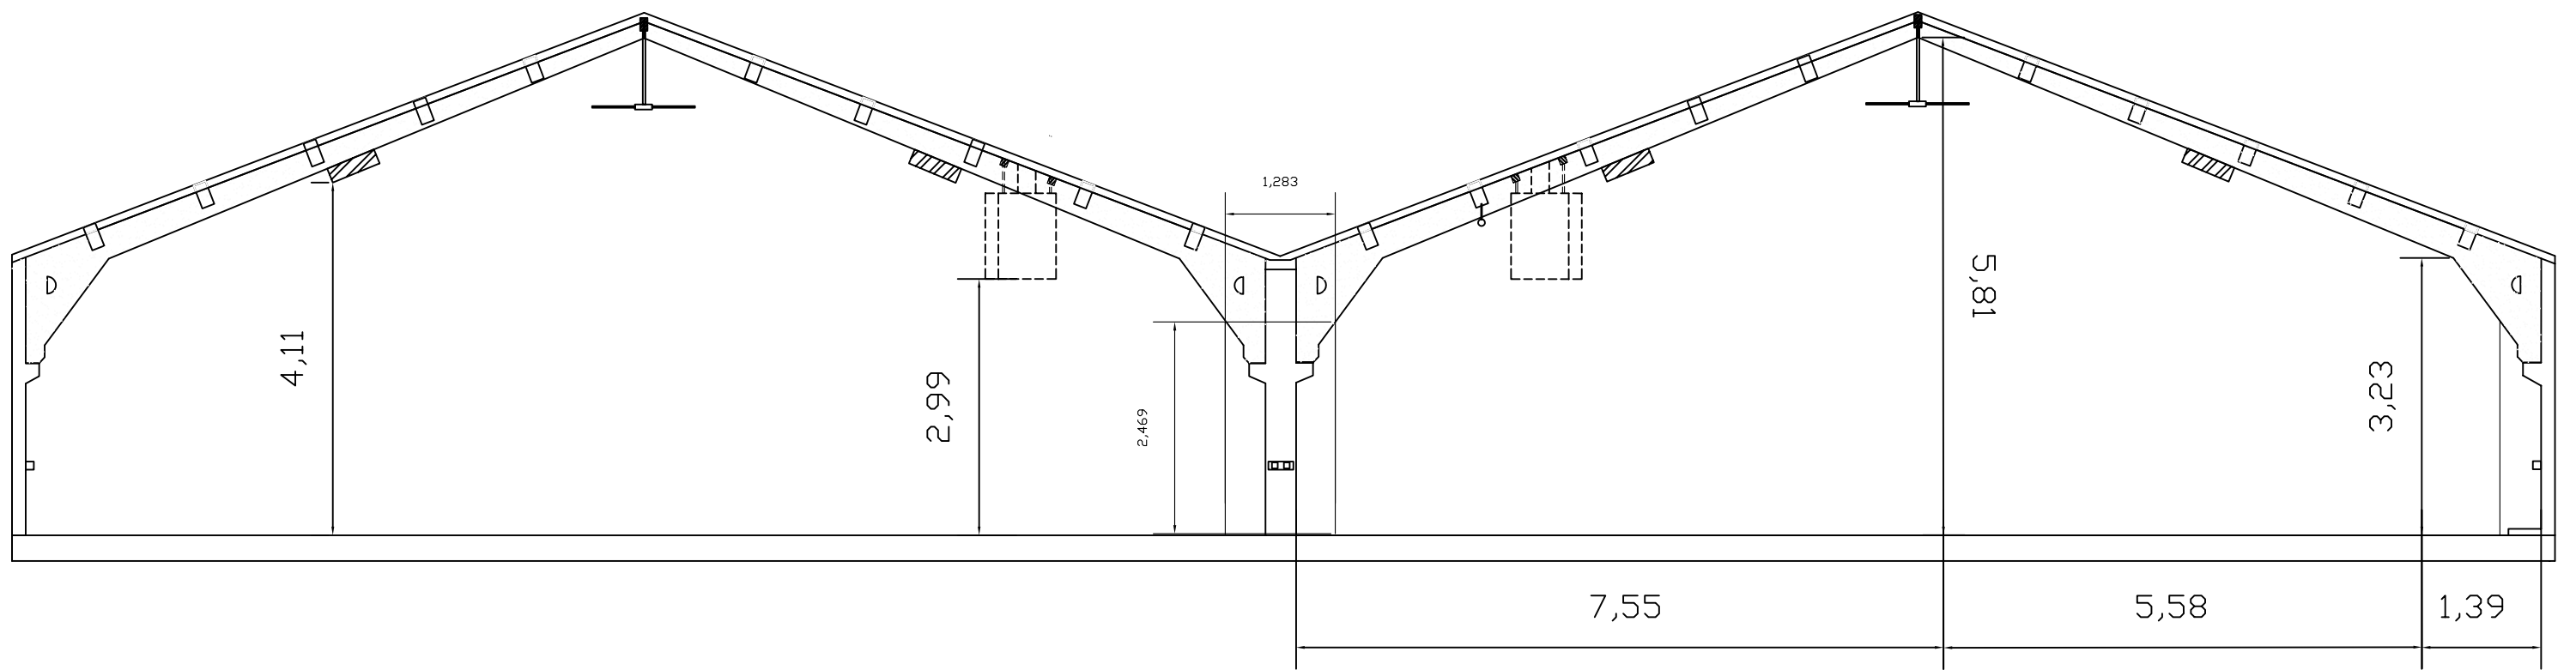

Yorkshire Event Centre Hall 1

PA REMOTE ACCESS

KEEP CLEAR

LOADING ACCESS

WATER POINTS

13 AMP 3 PIN SINGLE PHASE DOUBLE SOCKETS | HALL 1 PILLARS DIMENSIONS @ 2300mm = 80mm x 20mm
 LIGHT FITTING

32 AMP 3 PHASE CEE FORM SOCKET

63 AMP 3 PHASE CEE FORM SOCKET

125 AMP 3 PHASE CEE FORM SOCKET

Yorkshire Event Centre Hall 1 End Elevation

Yorkshire Event Centre Halls 1 and 2

- Key to Symbols**
- PA 13 amp PA Remote Access
 - 13 amp 3 pin double socket (Inclusive)
 - 32 amp 3 phase cee form socket (additional)
 - 63 amp 3 phase cee form socket (additional)
 - 125 amp 3 phase cee form socket (additional)
 - 16 amp single phase cee form socket (additional)
 - DB underfloor 6 x 500watt sockets (Inclusive)
 - Keep clear
 - loading access
 - Hall 1 pillars dimensions @ 2300mm x 800mm/200mm
 - Light Fitting
 - Water Points